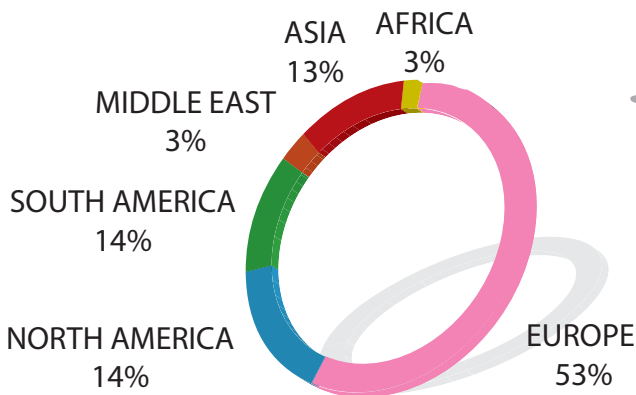

Graduate Program

In 2016

Last Call

515
 APPLICATIONS
182
 SELECTED
 APPLICATIONS
6
 RECRUITED
 STUDENTS

67%

33%

Students

Fields of Research