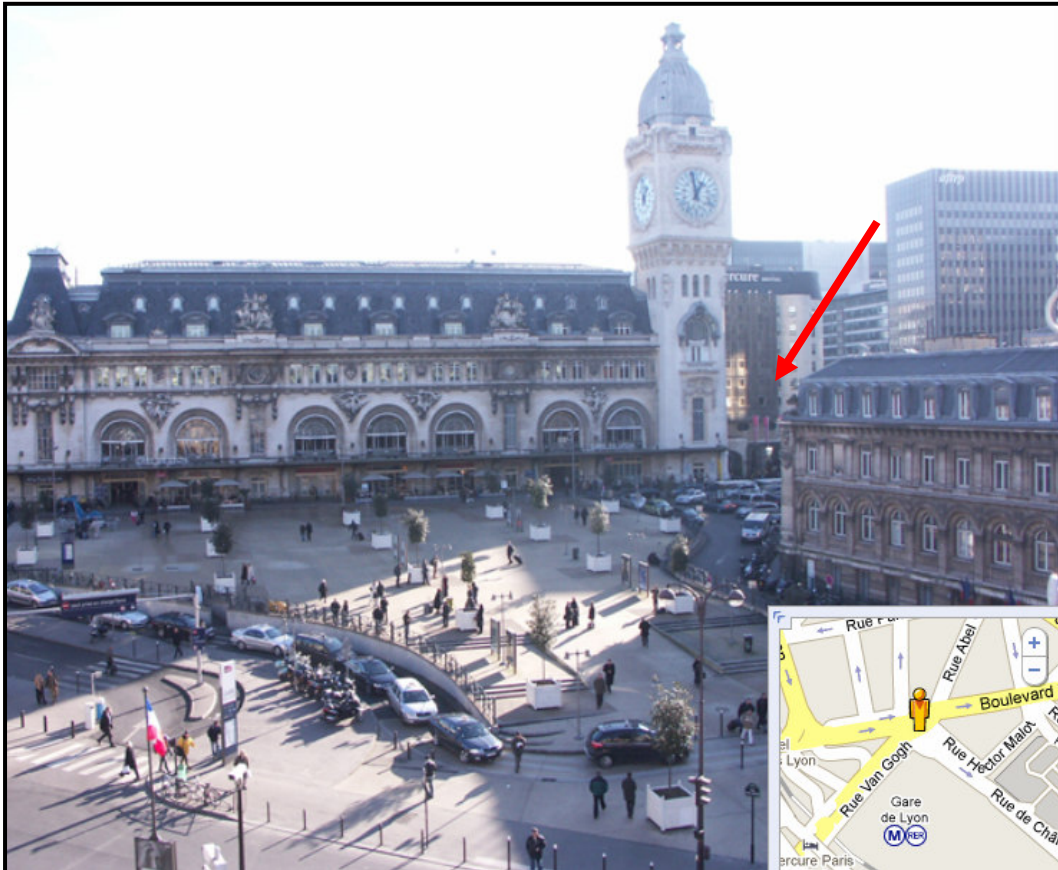

Travel information

December 7th - Departure 8.00am - Arrival in Dourdan 9.30am

Meeting point near the *Gare de Lyon's* tower, please see the map below
Bus Savac

For those who prefer to use the city transport, all information available on www.transport-idf.com
(RER C, Direction Dourdan-la-Forêt, arrêt "Dourdan")

December 8th - Departure 6.00pm - Arrival in Paris at 7.30pm (Gare de Lyon)

Contacts

ENP

Mathieu Kandaroun T 01 43 31 13 15 / 06 79 01 90 58

Yvette Hénin T 01 43 31 12 10 / 06 86 95 02 70

Sabah Boumaza T 01 43 31 04 05

Hostel

Club Belambra " Le Normont ", Avenue d'Orléans, 91410 Dourdan

T 01 60 81 66 66

Taxis (Dourdan) T 01 60 81 01 01